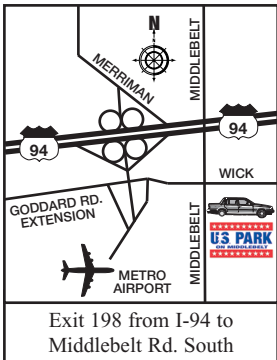

## Detroit Metro Airport Parking

## ON MIDDLEBELT

9601 Middlebelt Rd. • Romulus, MI 48174  
www.us-park.com

Daily Rate With This Coupon is

**\$9<sup>00</sup>** per day  
**TAXES INCLUDED**

Rate without coupon \$11<sup>00</sup> per day

**Hourly Rate: \$2<sup>50</sup> (tax included)**

*Avoid the hassles of airport traffic, allow us to serve you with pick up or drop off of family and friends.*

Exit 198 from I-94 to Middlebelt Rd. South

**Save Time** – Lot close to the terminals with easy access from I-94 & I-275.