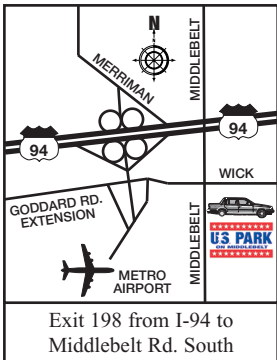

## Detroit Metro Airport Parking

## ON MIDDLEBELT

9601 Middlebelt Rd. • Romulus, MI 48174  
www.us-park.com

Daily Rate With This Coupon is

**\$9<sup>00</sup>** per day  
**TAXES INCLUDED**

Rate without coupon \$11<sup>00</sup> per day

**Hourly Rate: \$2<sup>50</sup> (tax included)**

*Avoid the hassles of airport traffic, allow us to serve you with pick up or drop off of family and friends.*

**Save Time** – Lot close to the terminals with easy access from I-94 & I-275.

**Save Money** – Low daily rates, and continuous free shuttle service.

**Save Worry** – Open 24/7 with lighted, fenced and continuous patrolled lot.

*Courtesy of*